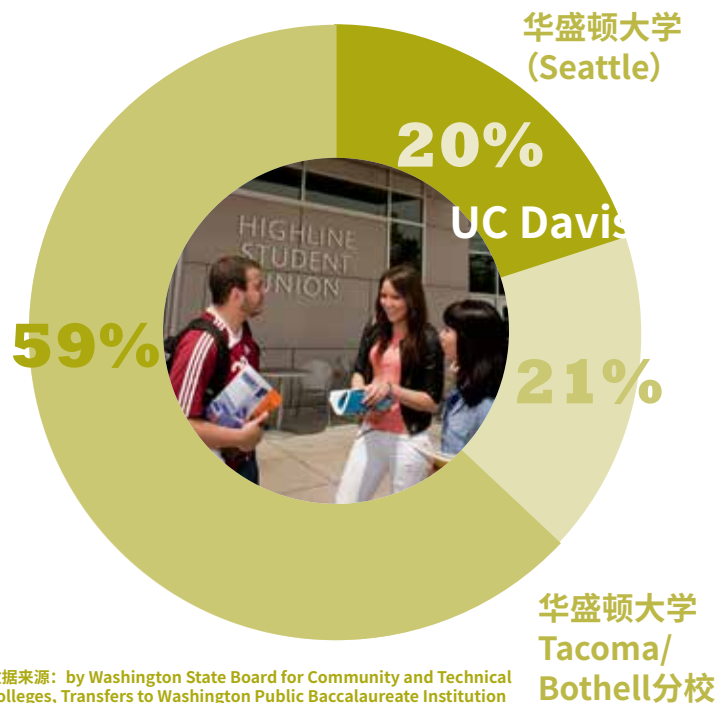

从海蓝学院 到美国四年制大学

UNIVERSITY of WASHINGTON | TACOMA

January 10, 2011

Dear [Name],

- Completion of a Washington state transferable Associate's Degree;
- Achievement of a minimum cumulative GPA of 2.75 in all college level coursework;
- Satisfaction of UW Tacoma's Evidence of English proficiency and Intermediate Algebra requirements;
- Submission of a complete transfer application and application fee by the appropriate deadline.

Please note that this offer does not guarantee admission to a degree program within the university. Additional program or university requirements must be met in order to complete a baccalaureate degree.

We wish you a happy, challenging and successful experience at Highline Community College and look forward to welcoming you to UW Tacoma.

Sincerely,

Ted Olsen
Associate Director of Admissions

申请HC可以同时获得以下九所大学中任意一所大学的有条件录取。加上Kaplan语言中心和HC的录取通知，一次申请，学生将同时获得三个录取通知书。

- University of Washington Tacoma
  华盛顿大学塔科马分校
- Arizona State University (ASU)
  学生必须高中毕业才可申请这个学校
- University Of Nevada Las Vegas (UNLV)
- University Of Oregon (UO)
- University Of Washington (Bothell)
- Central Washington University
- Washington State University
- ST Martins University
- California State University (San Marcos)

海蓝学院转入华盛顿州大学数据统计

UW或其他四年制大学从第一年开始就读完成学士学位 $154,400* (四年)

$
VS

学费节省
$ 50,447

HC学院 $26,753 (两年)
+
升入UW或其他四年制大学从第三年开始就读继续完成学士学位 $77,200* (两年)
= $103,953

* 四年制大学学费为预估平均值