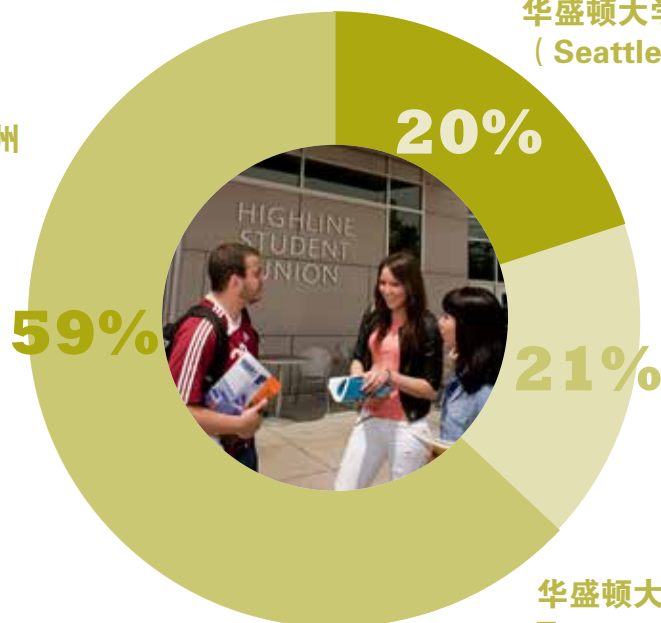

从海蓝学院 到美国四年制大学

UNIVERSITY of WASHINGTON | TACOMA

January 10, 2011

Dear [Name],

- Completion of a Washington state transferable Associate's Degree;
- Achievement of a minimum cumulative GPA of 2.75 in all college level coursework;
- Satisfaction of UW Tacoma's Evidence of English proficiency and Intermediate Algebra requirements;
- Submission of a complete transfer application and application fee by the appropriate deadline.

Please note that this offer does not guarantee admission to a degree program within the university. Additional program or university requirements must be met in order to complete a baccalaureate degree.

We wish you a happy, challenging and successful experience at Highline Community College and look forward to welcoming you to UW Tacoma.

Sincerely,

Ted Olsen
Associate Director of Admissions

申请HC可以同时获得以下九所大学中任意一所大学的有条件录取。加上Kaplan语言中心和HC的录取通知，一次申请，学生将同时获得三个录取通知书。

- University of Washington Tacoma
  华盛顿大学塔科马分校
- Arizona State University (ASU)
  学生必须高中毕业才可申请这个学校
- University Of Nevada Las Vegas (UNLV)
- University Of Oregon (UO)
- University Of Washington (Bothell)
- Central Washington University
- Washington State University
- ST Martins University
- California State University (San Marcos)

海蓝学院转入华盛顿州大学数据统计

华盛顿州
其他大学

华盛顿大学
(Seattle)

华盛顿大学
Tacoma/
Bothell 分校

数据来源: by Washington State Board for Community and Technical Colleges, Transfers to Washington Public Baccalaureate Institution

UW或其他四年制大学从第一年开始就读完成学士学位
$154,400* (四年)

$

VS

学费节省
$ 53,200

HC学院
$24,000 (两年)
+
升入UW或其他四年制大学
从第三年开始就读继续完成学士学位
$77,200* (两年)
= $101,200

* 四年制大学学费为预估平均值